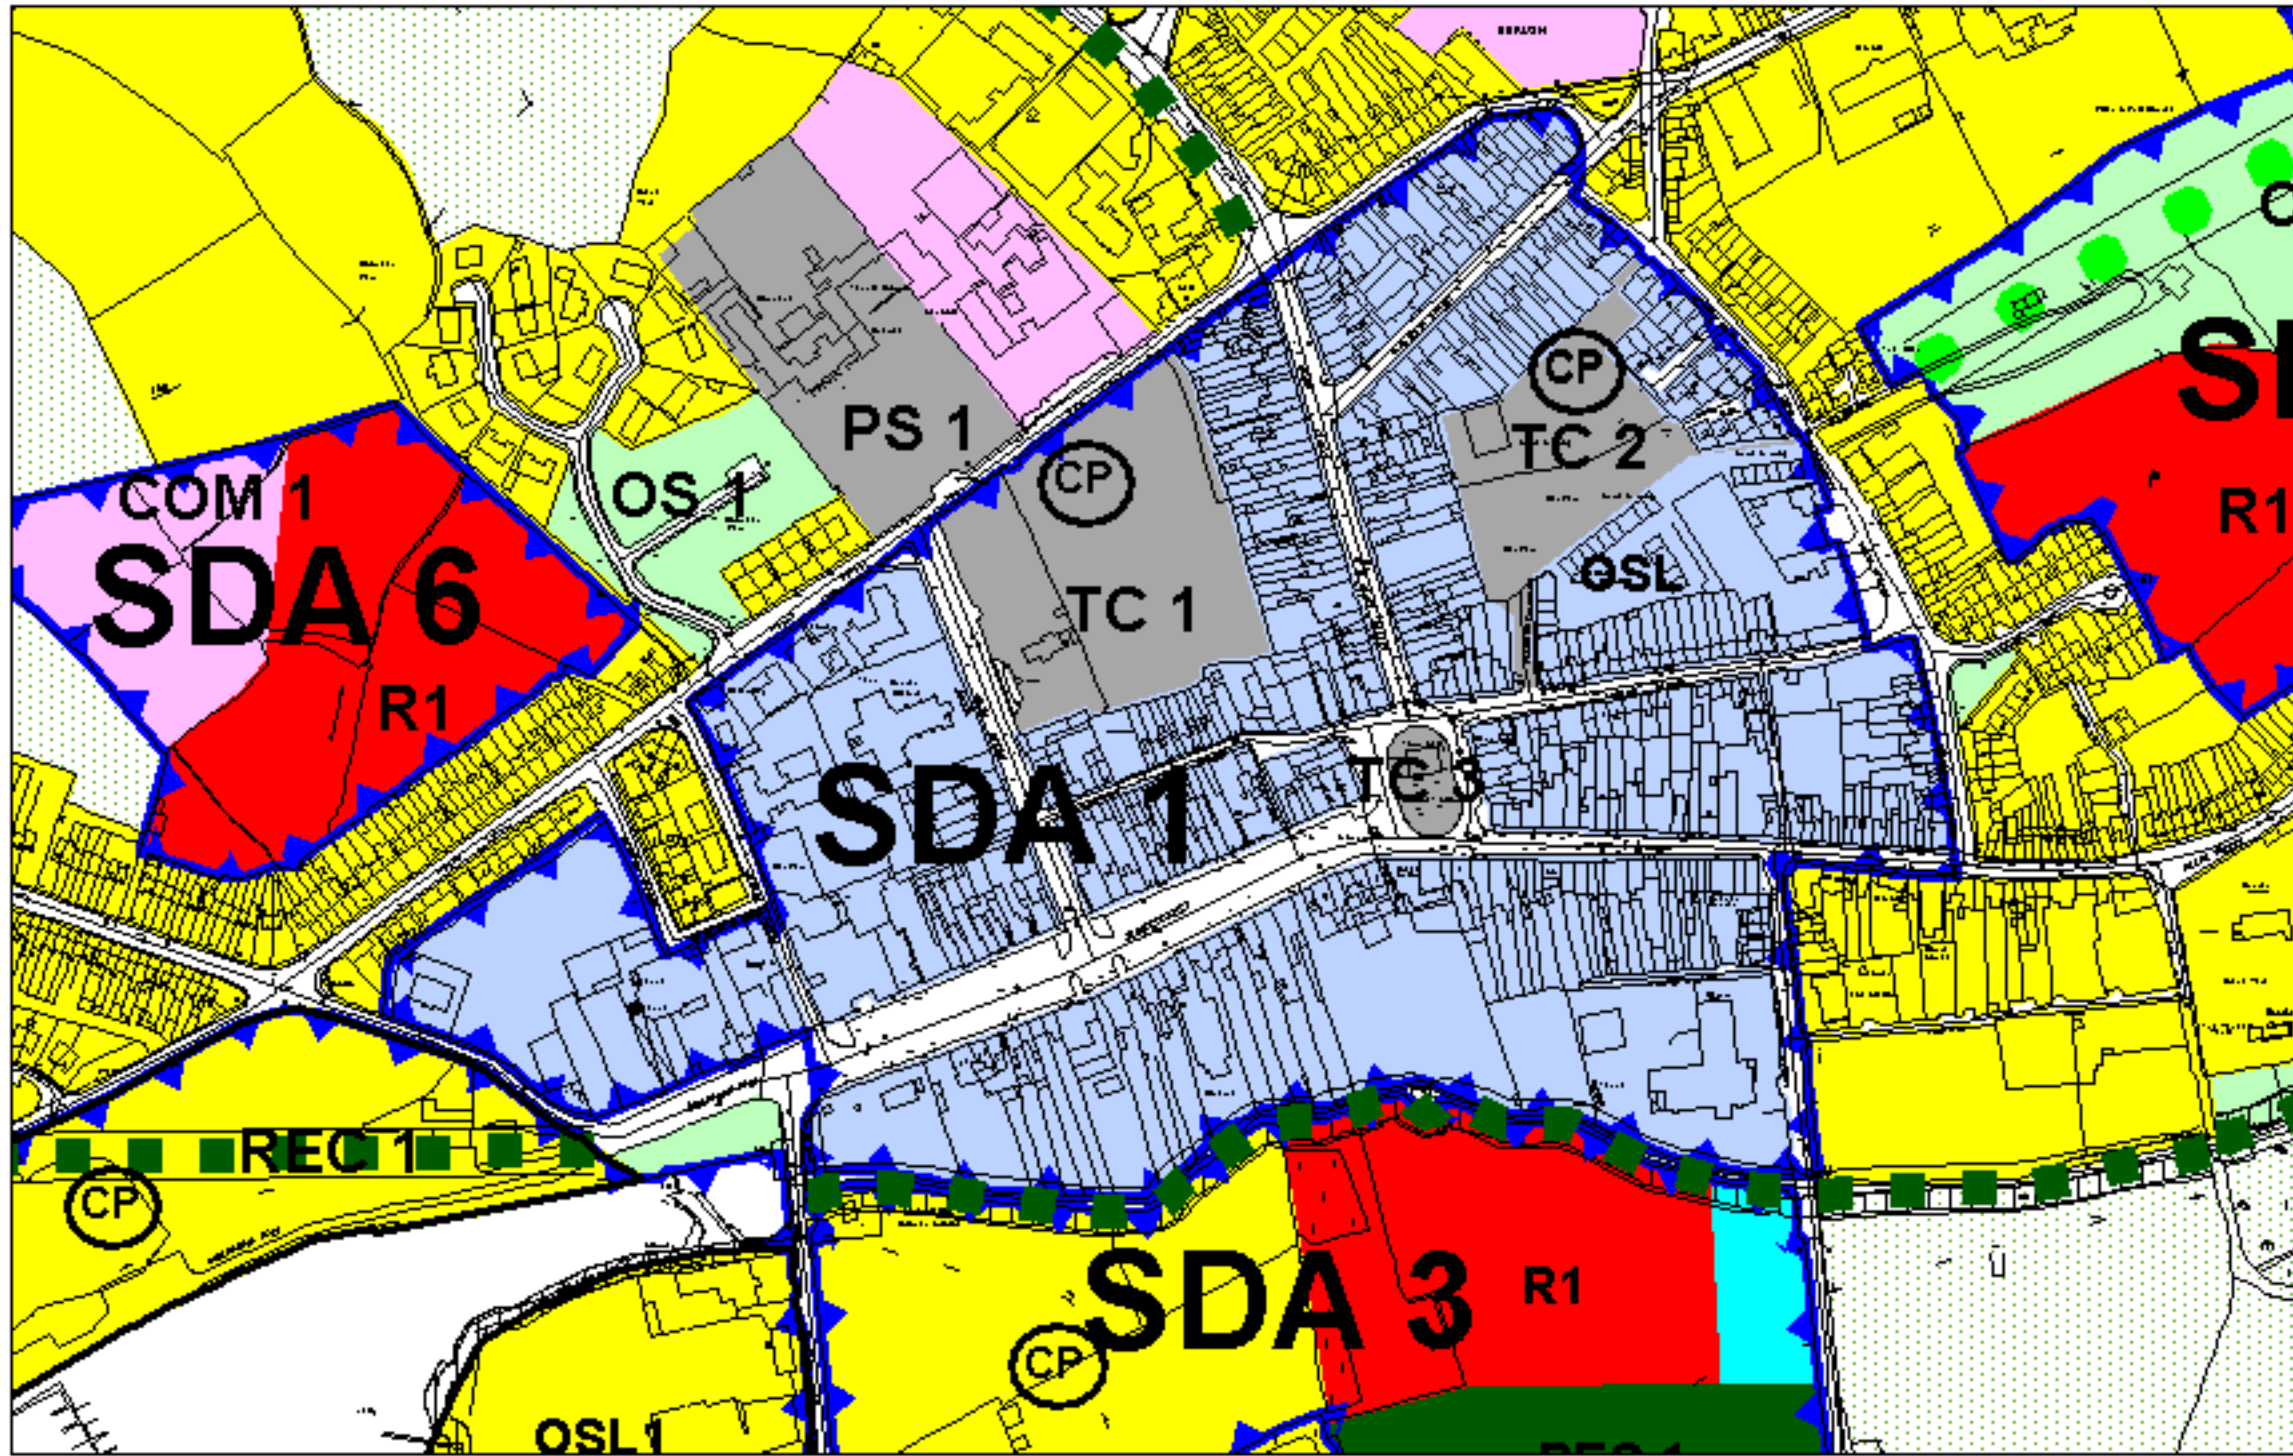

Copyright Of Ordnance Survey Ireland. All Rights Reserved.
Licence Number 2003/07/CCMA/Clare County Council.

Not To Scale

SDA 1: Town Centre

SDA 2: Kilrush Harbour

Kilrush Development Plan - SDAs
Adopted February 2008
Not To Scale

**Kilrush Development Plan - SDAs
Adopted February 2008
Not To Scale**

SDA 4: Wilsons Road

©Ordnance Survey Ireland. All rights reserved.
License number 2008/10/CCMA/Clare County Council'

**Kilrush Development Plan - SDAs
Adopted February 2008
Not To Scale**

**Kilrush Development Plan - SDAs
Adopted February 2008
Not To Scale**