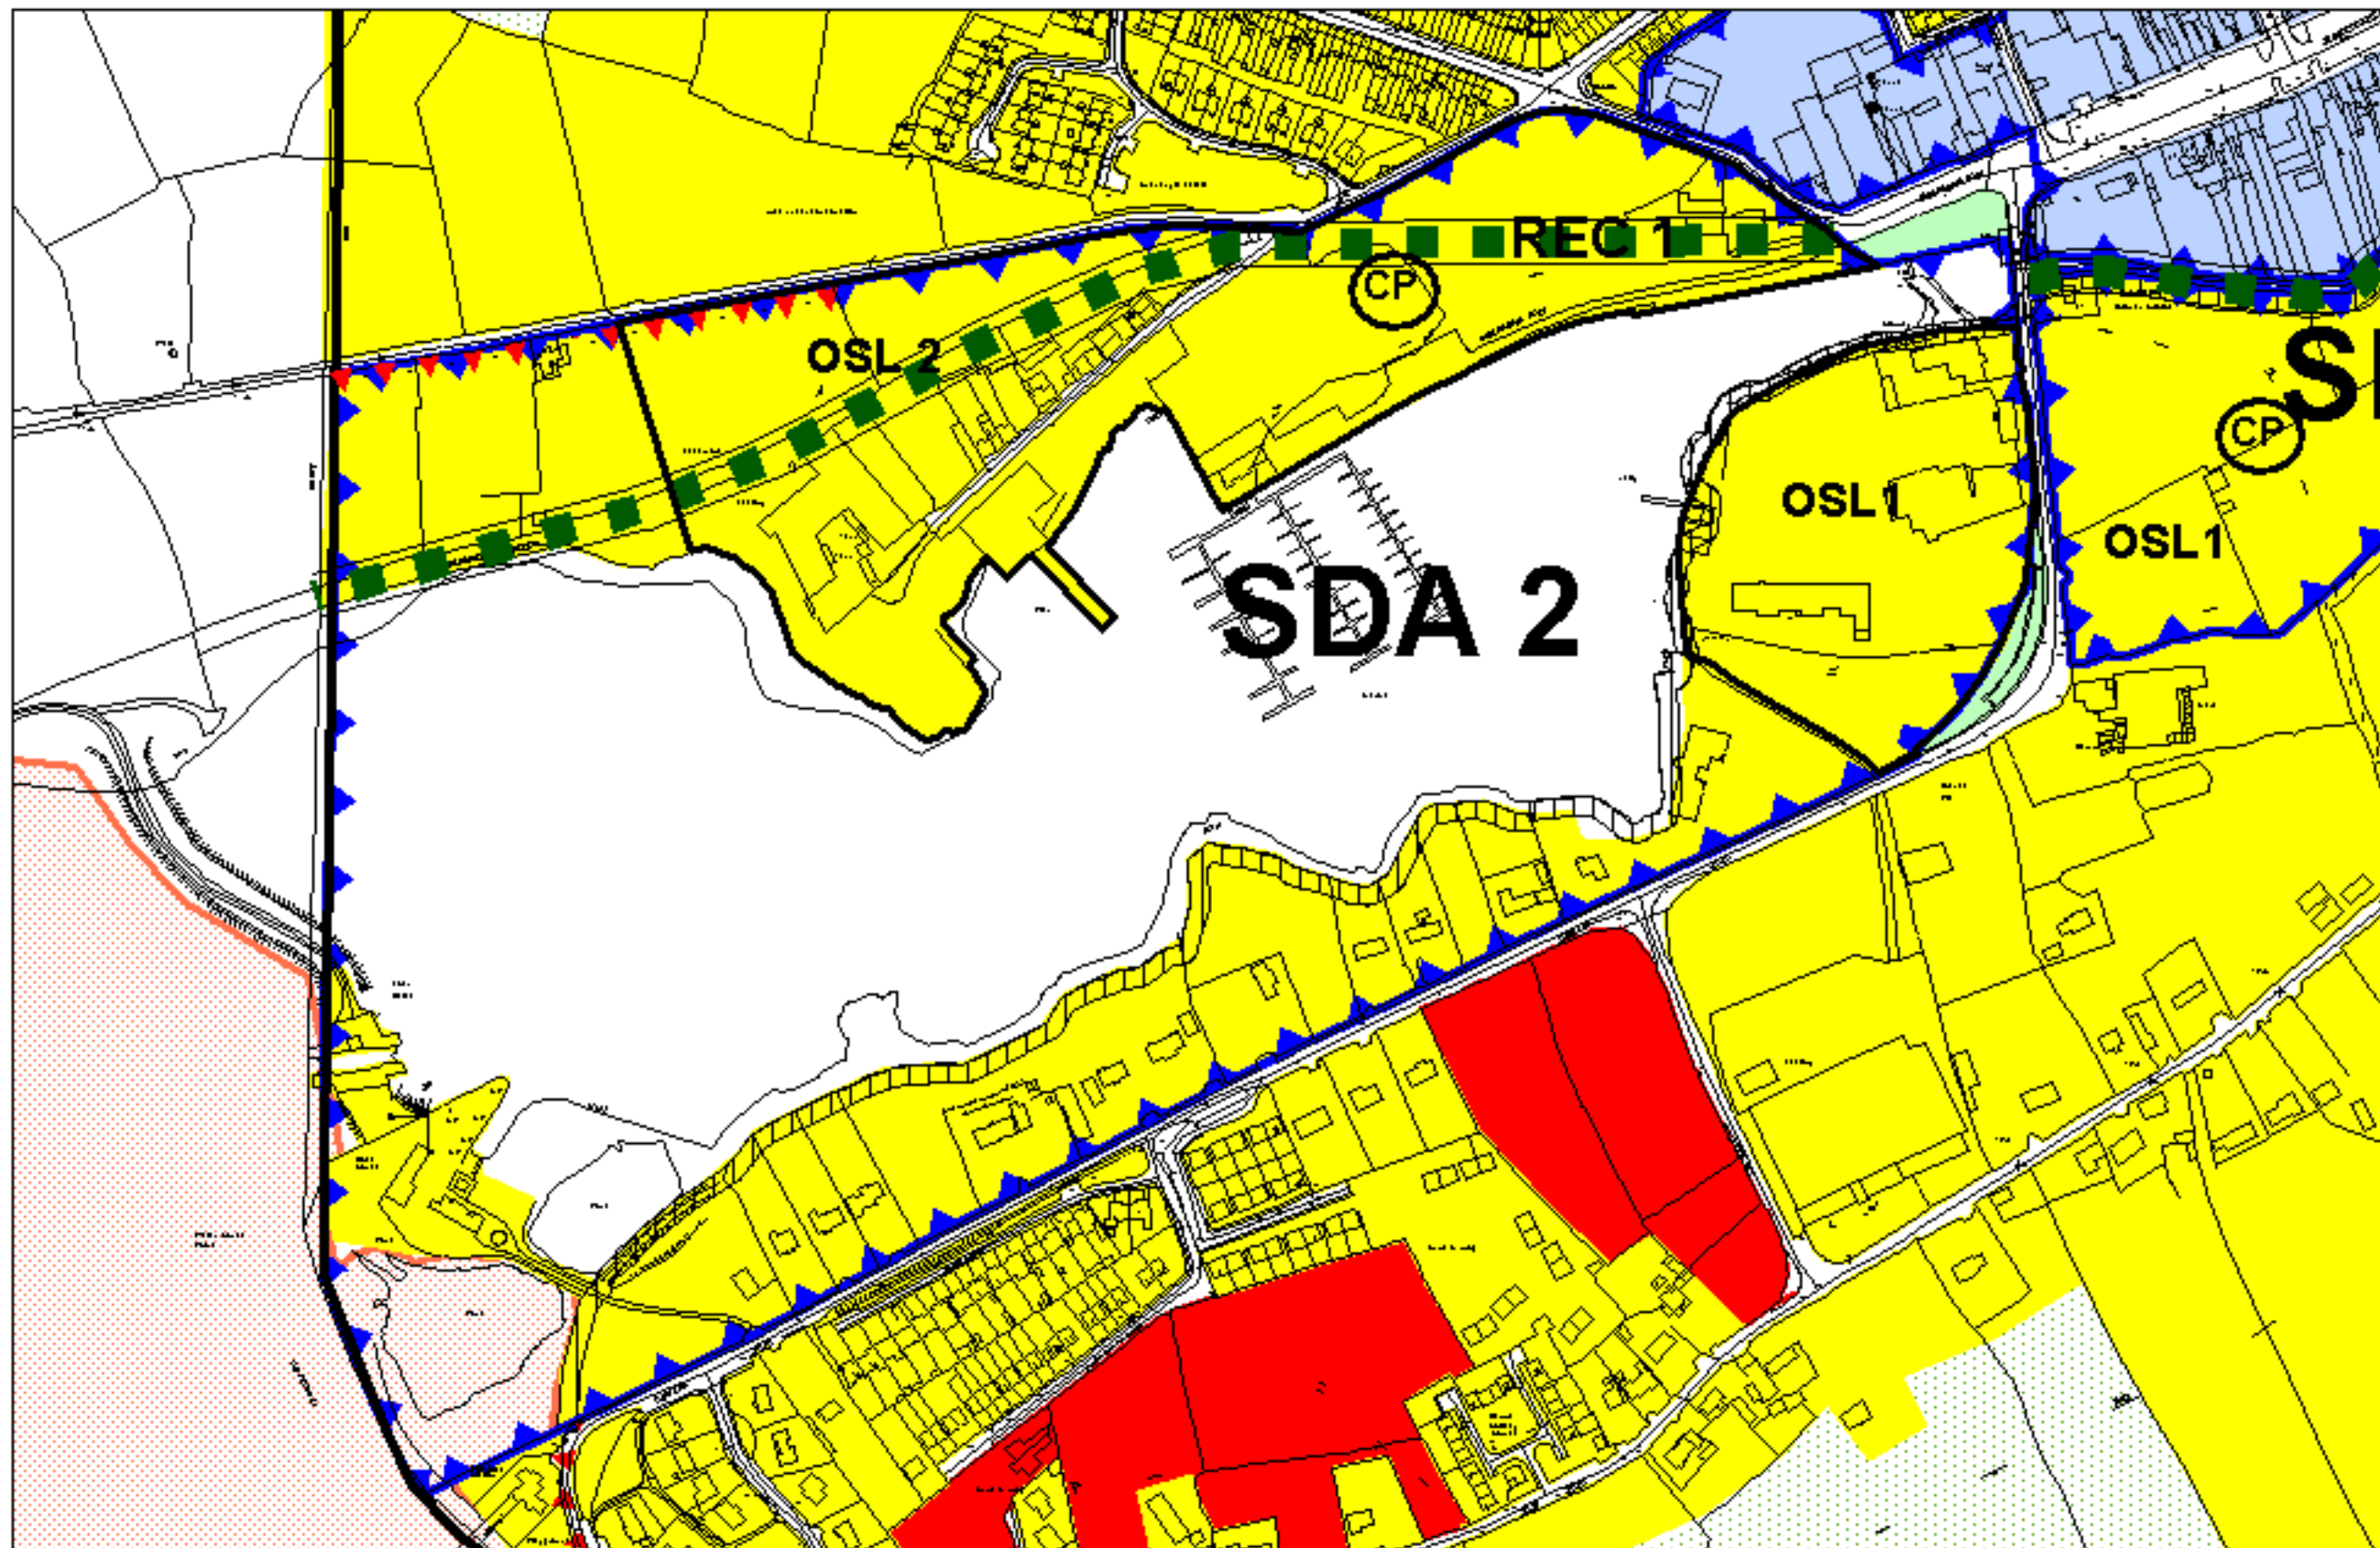

Copyright Of Ordnance Survey Ireland. All Rights Reserved.
Licence Number 2003/07/CCMA/Clare County Council.

Not To Scale

SDA 1: Town Centre

SDA 2: Kilrush Harbour

Kilrush Development Plan - SDAs
Adopted February 2008
Not To Scale

**Kilrush Development Plan - SDAs
Adopted February 2008
Not To Scale**

SDA 4: Wilsons Road

©Ordnance Survey Ireland. All rights reserved.
License number 2008/10/CCMA/Clare County Council'

**Kilrush Development Plan - SDAs
Adopted February 2008
Not To Scale**

**Kilrush Development Plan - SDAs
Adopted February 2008
Not To Scale**