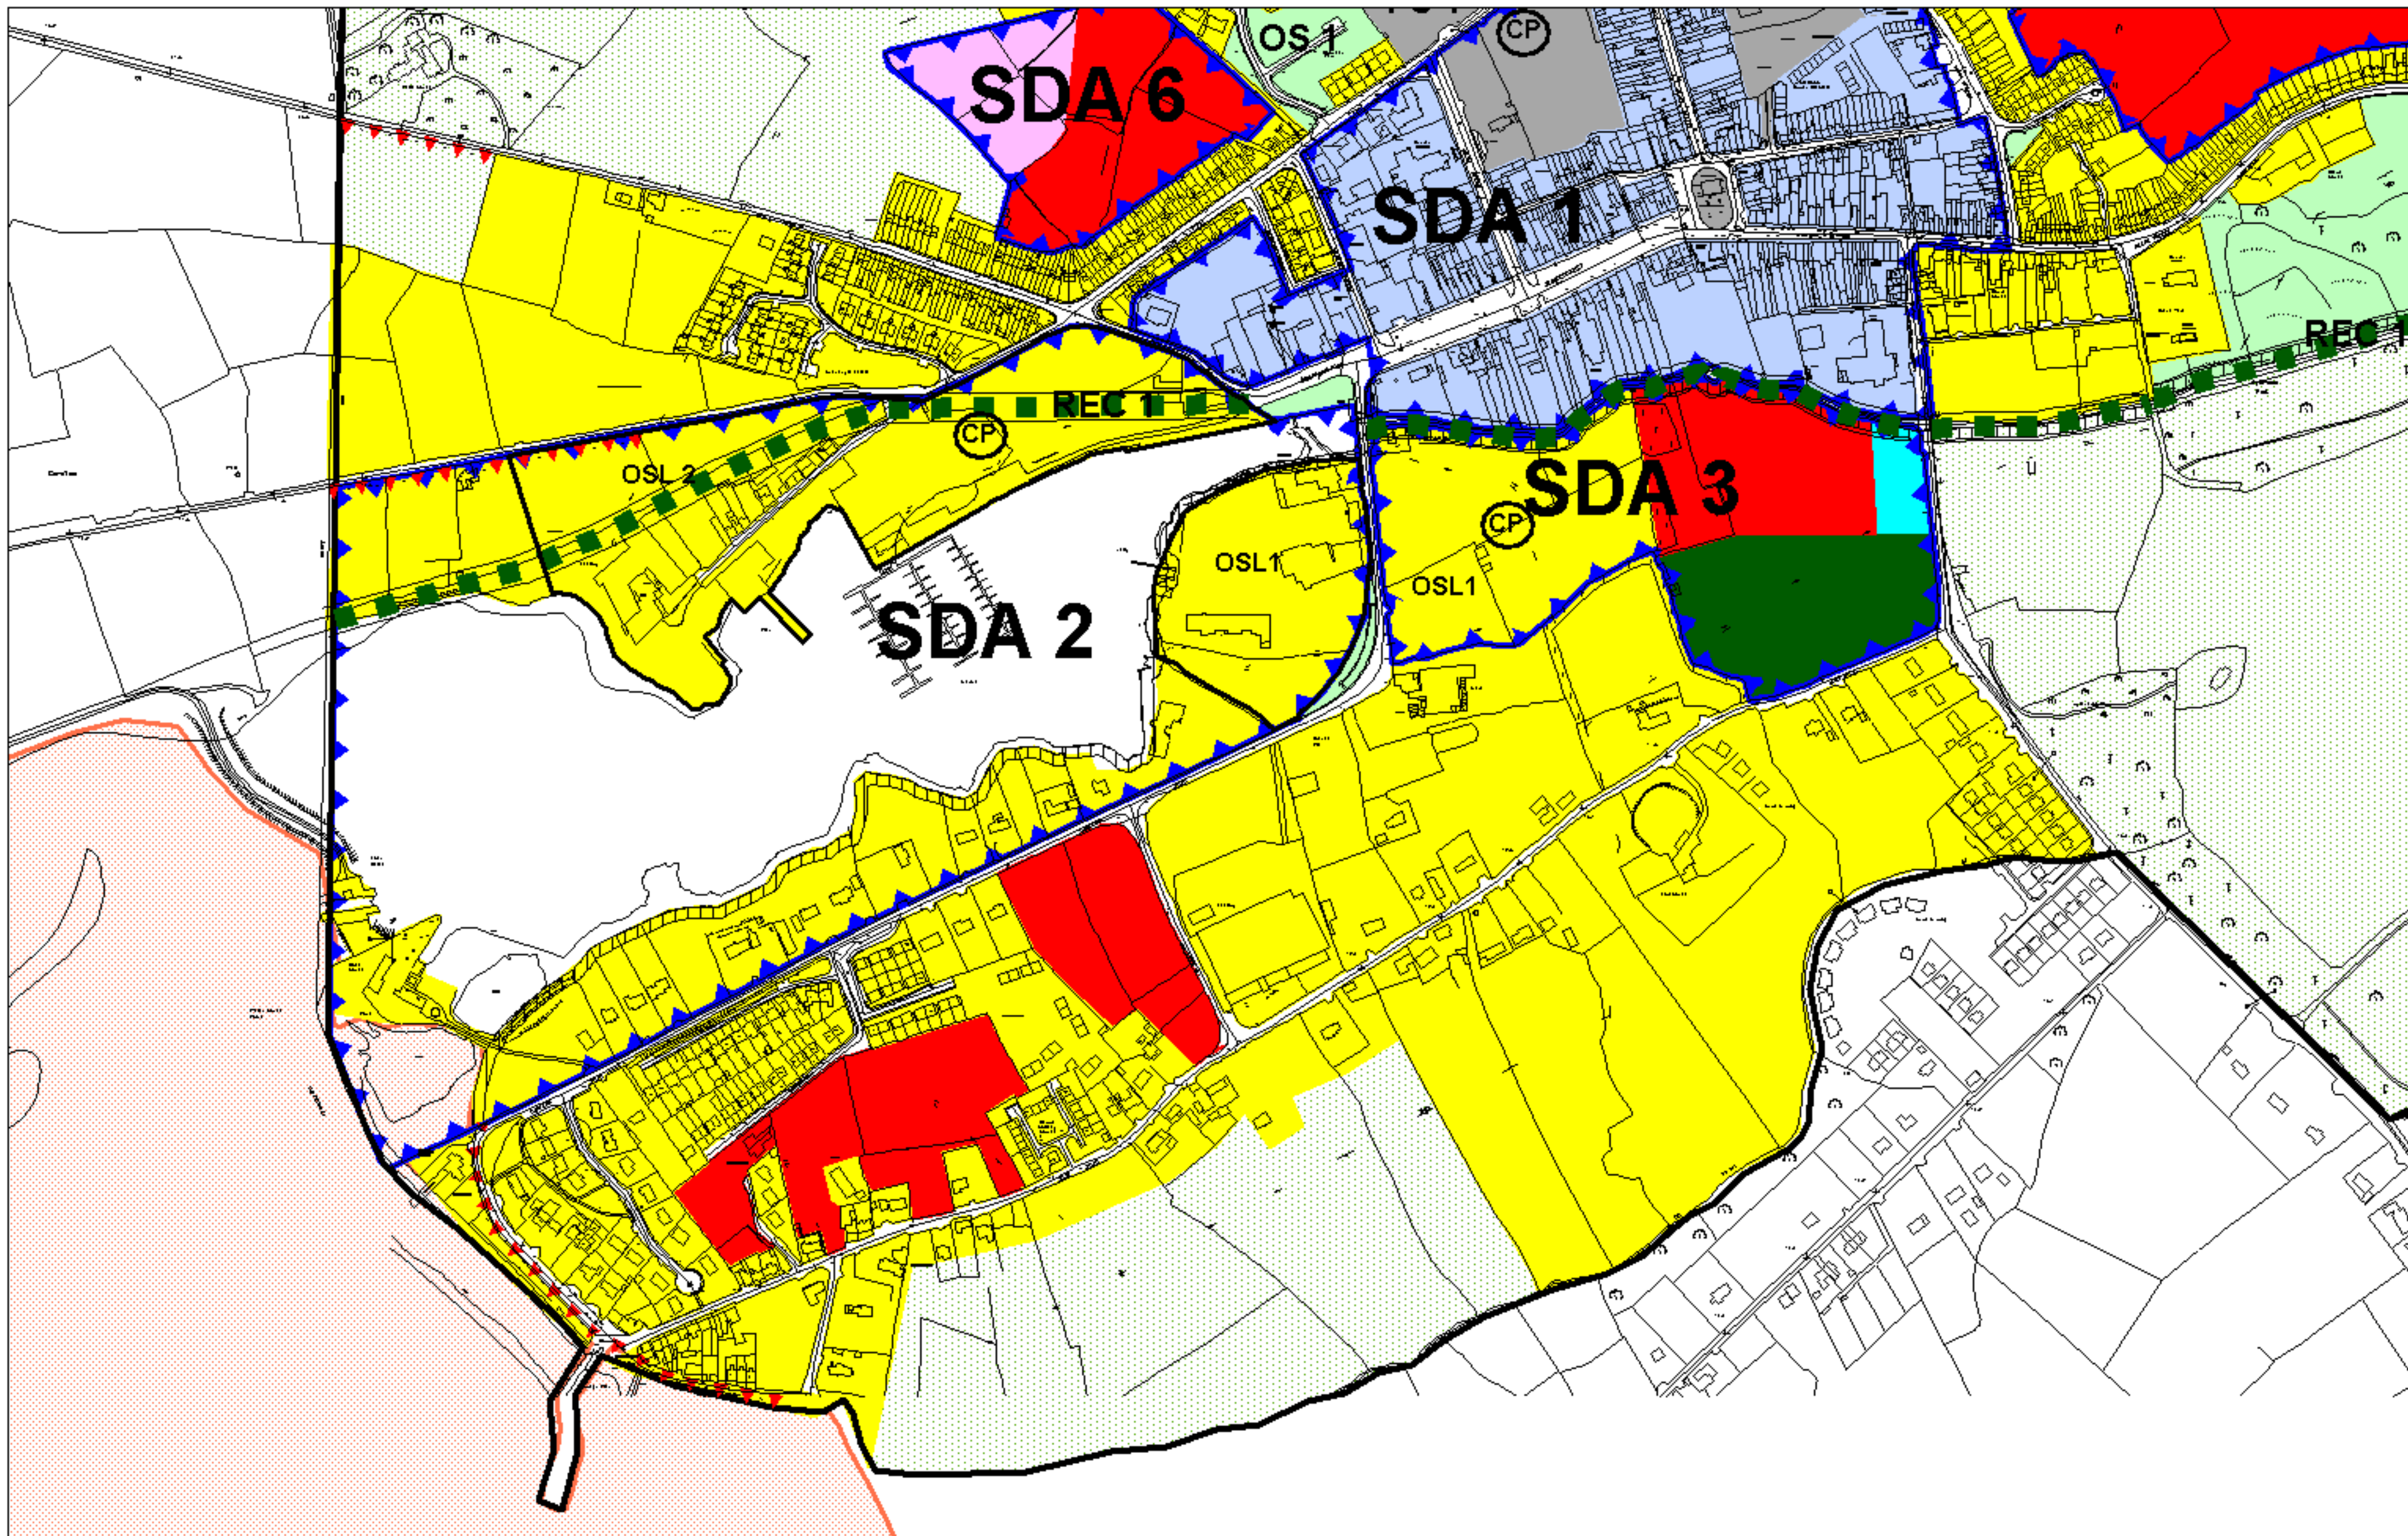

Copyright Of Ordnance Survey Ireland. All Rights Reserved.  
Licence Number 2003/07/CCMA/Clare County Council.

**Not To Scale**

**Co. Clare Coastline**

**Kilrush Settlement Boundary**

©Ordnance Survey Ireland. All rights reserved.  
License number 2008/10/CCMA/Clare County Council'

Kilrush Development Plan - Land Use Zoning Map  
Adopted February 2008  
Map 1 - Not To Scale

©Ordnance Survey Ireland. All rights reserved.  
License number 2008/10/CCMA/Clare County Council'

Kilrush Development Plan - Land Use Zoning Map  
Adopted February 2008  
Map 3 - Not To Scale

©Ordnance Survey Ireland. All rights reserved.  
License number 2008/10/CCMA/Clare County Council'

Kilrush Development Plan - Land Use Zoning Map  
Adopted February 2008  
Map 4 - Not To Scale