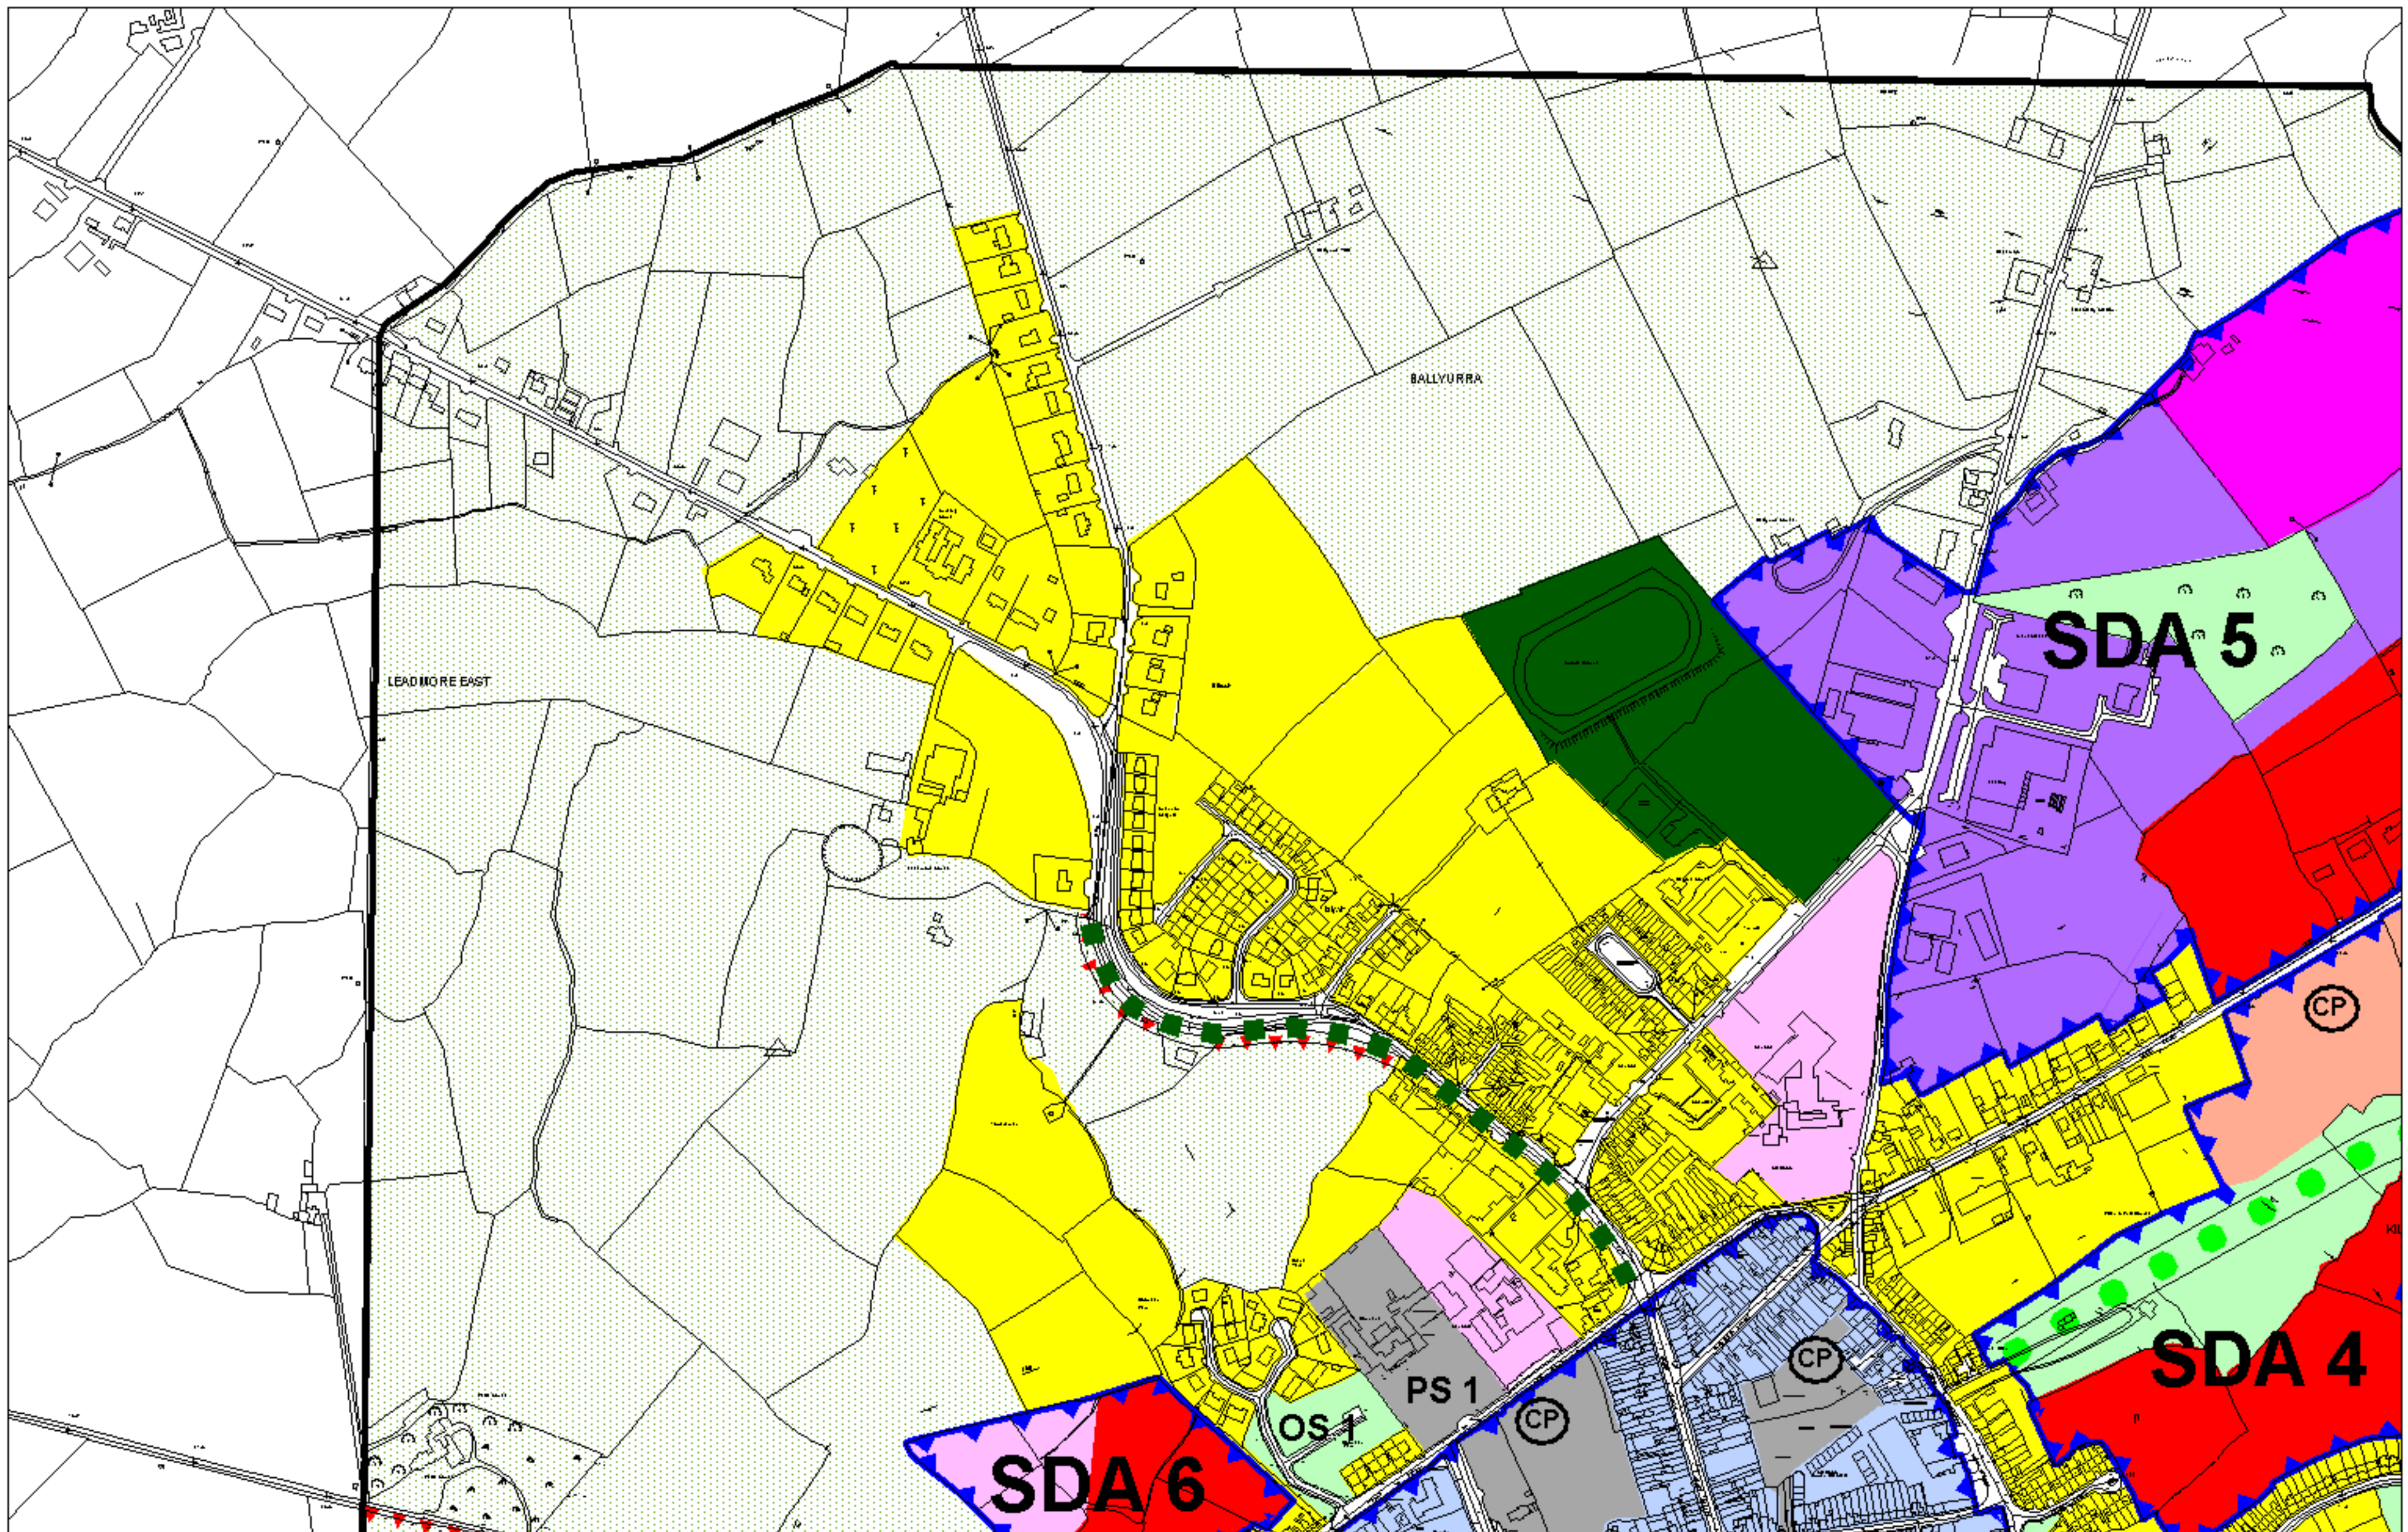

Copyright Of Ordnance Survey Ireland. All Rights Reserved.  
Licence Number 2003/07/CCMA/Clare County Council.

**Not To Scale**

**Co. Clare Coastline**

**Kilrush Settlement Boundary**

©Ordnance Survey Ireland. All rights reserved.  
License number 2008/10/CCMA/Clare County Council'

Kilrush Development Plan - Land Use Zoning Map  
Adopted February 2008  
Map 1 - Not To Scale

©Ordnance Survey Ireland. All rights reserved.  
License number 2008/10/CCMA/Clare County Council'

Kilrush Development Plan - Land Use Zoning Map  
Adopted February 2008  
Map 3 - Not To Scale

©Ordnance Survey Ireland. All rights reserved.  
License number 2008/10/CCMA/Clare County Council'

Kilrush Development Plan - Land Use Zoning Map  
Adopted February 2008  
Map 4 - Not To Scale