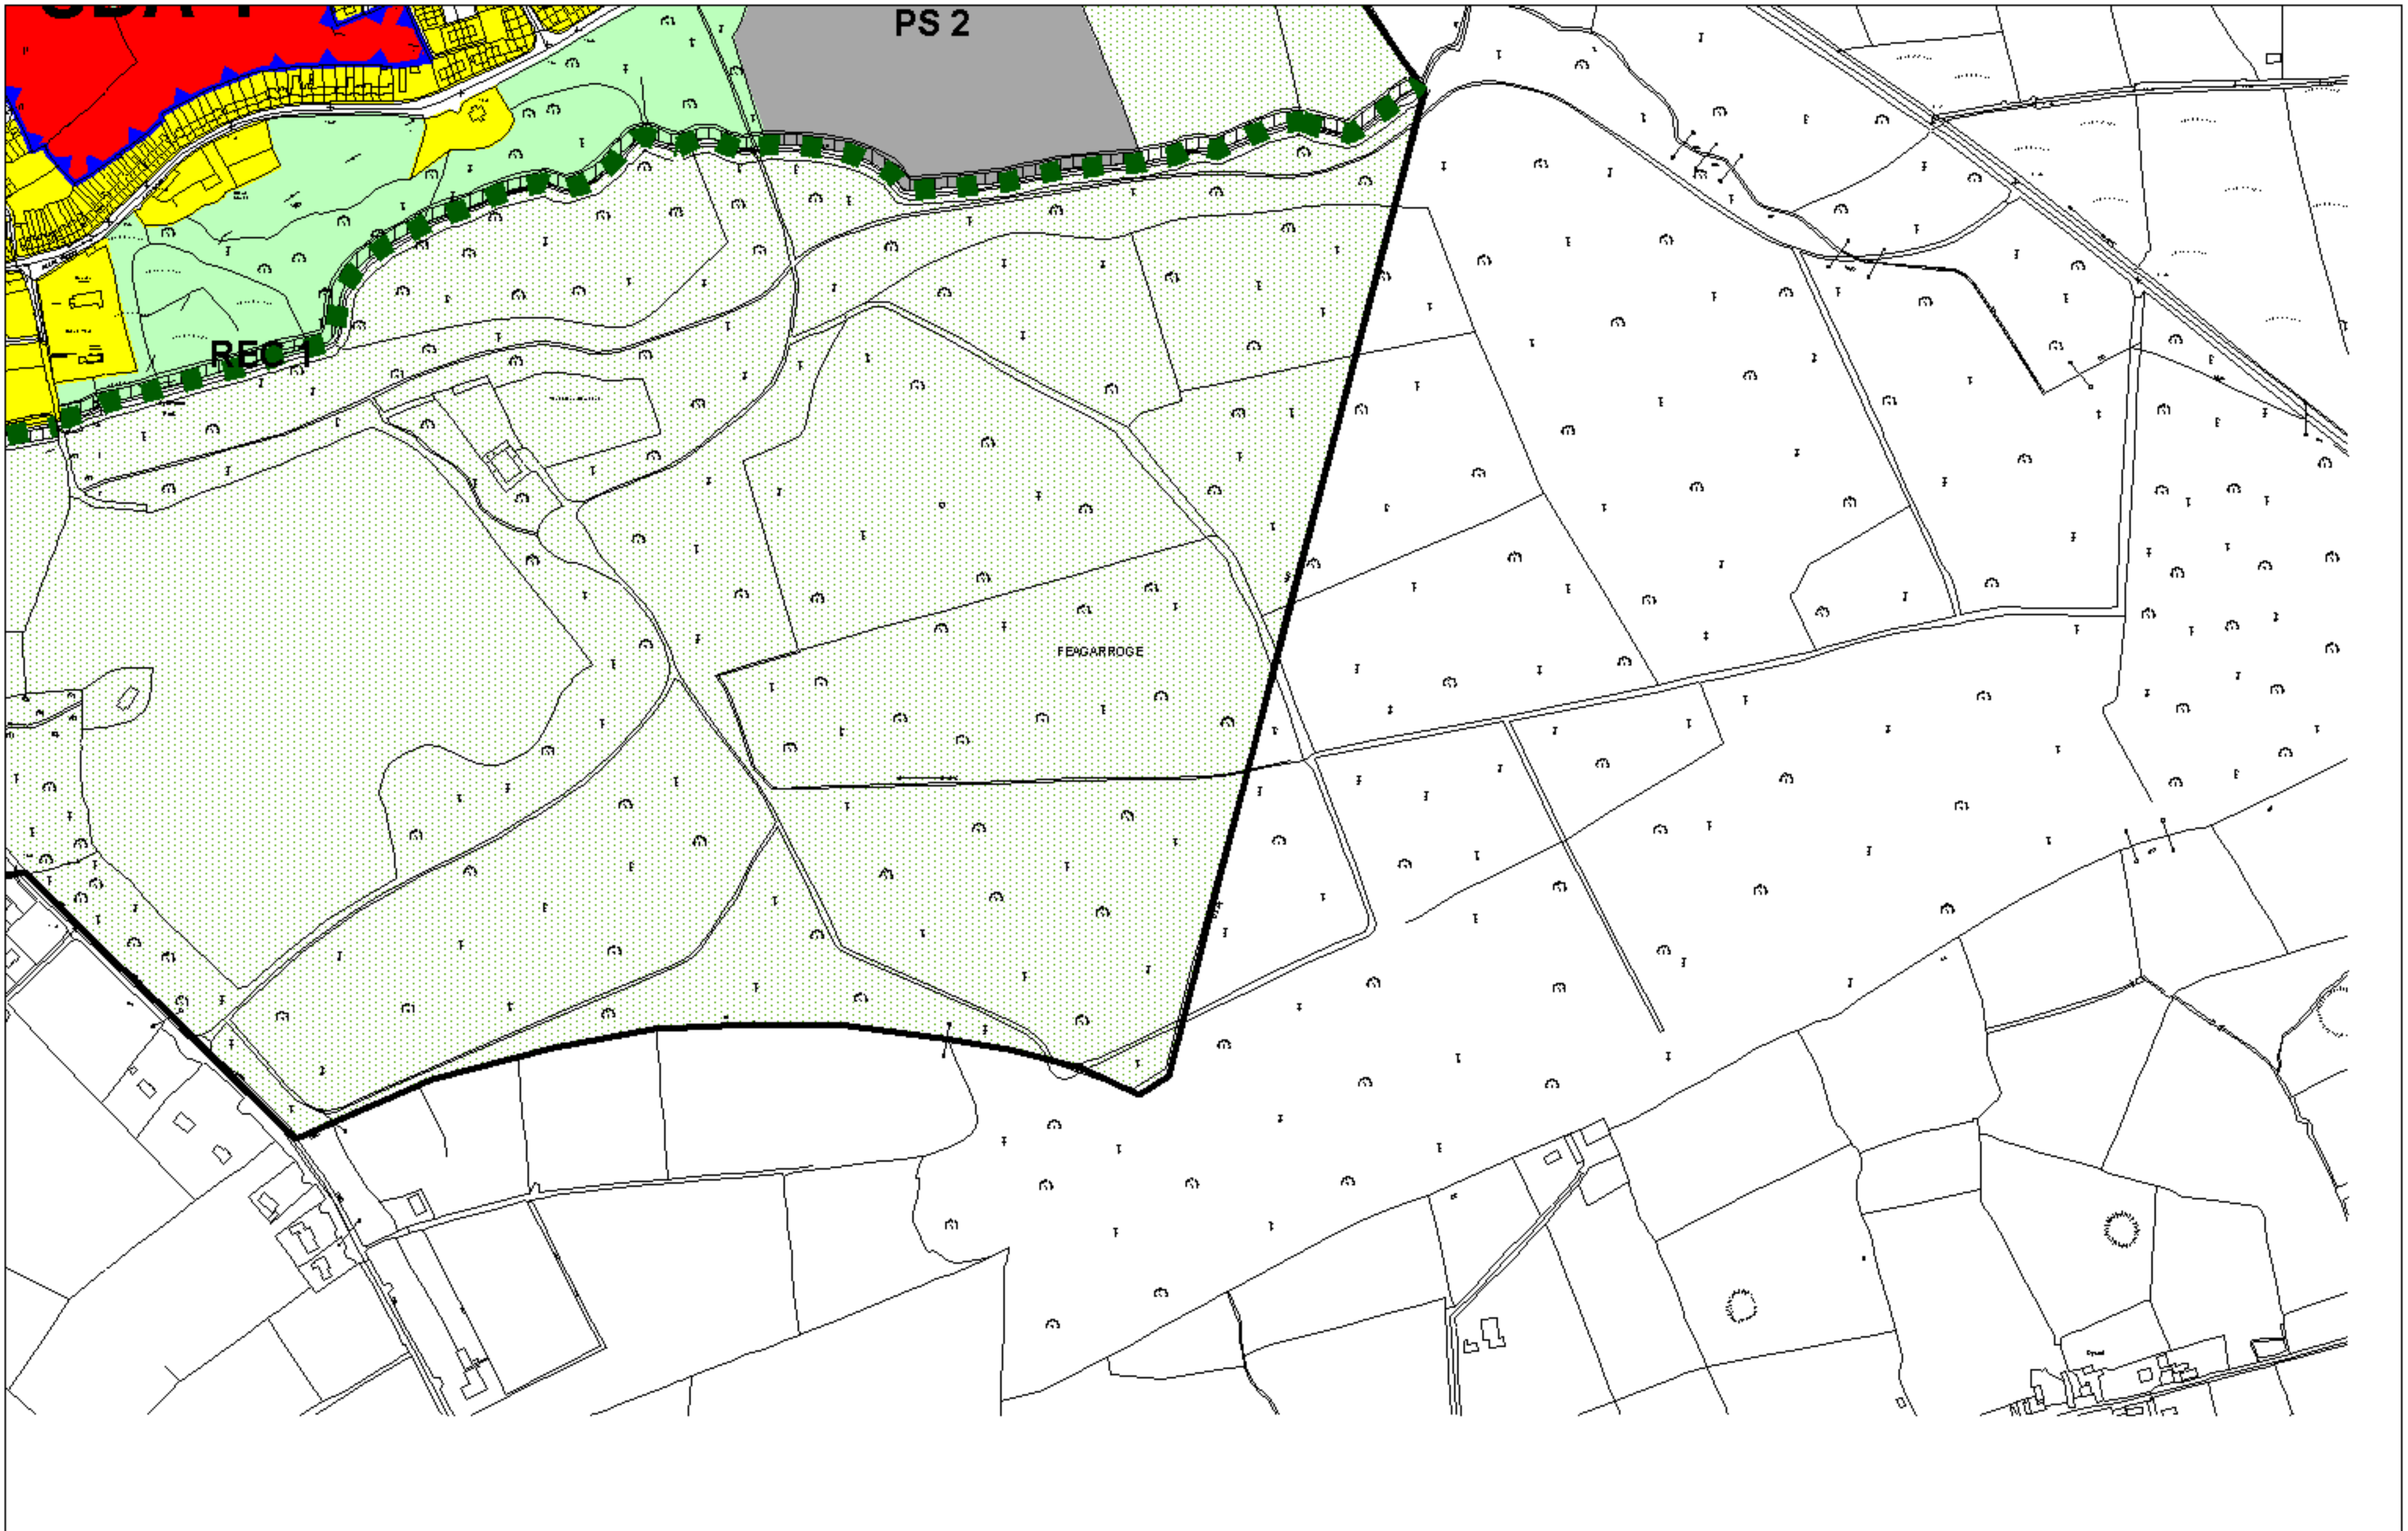

Copyright Of Ordnance Survey Ireland. All Rights Reserved.  
Licence Number 2003/07/CCMA/Clare County Council.

**Not To Scale**

**Co. Clare Coastline**

**Kilrush Settlement Boundary**

©Ordnance Survey Ireland. All rights reserved.  
License number 2008/10/CCMA/Clare County Council'

Kilrush Development Plan - Land Use Zoning Map  
Adopted February 2008  
Map 1 - Not To Scale

©Ordnance Survey Ireland. All rights reserved.  
License number 2008/10/CCMA/Clare County Council'

Kilrush Development Plan - Land Use Zoning Map  
Adopted February 2008  
Map 3 - Not To Scale

©Ordnance Survey Ireland. All rights reserved.  
License number 2008/10/CCMA/Clare County Council'

Kilrush Development Plan - Land Use Zoning Map  
Adopted February 2008  
Map 4 - Not To Scale