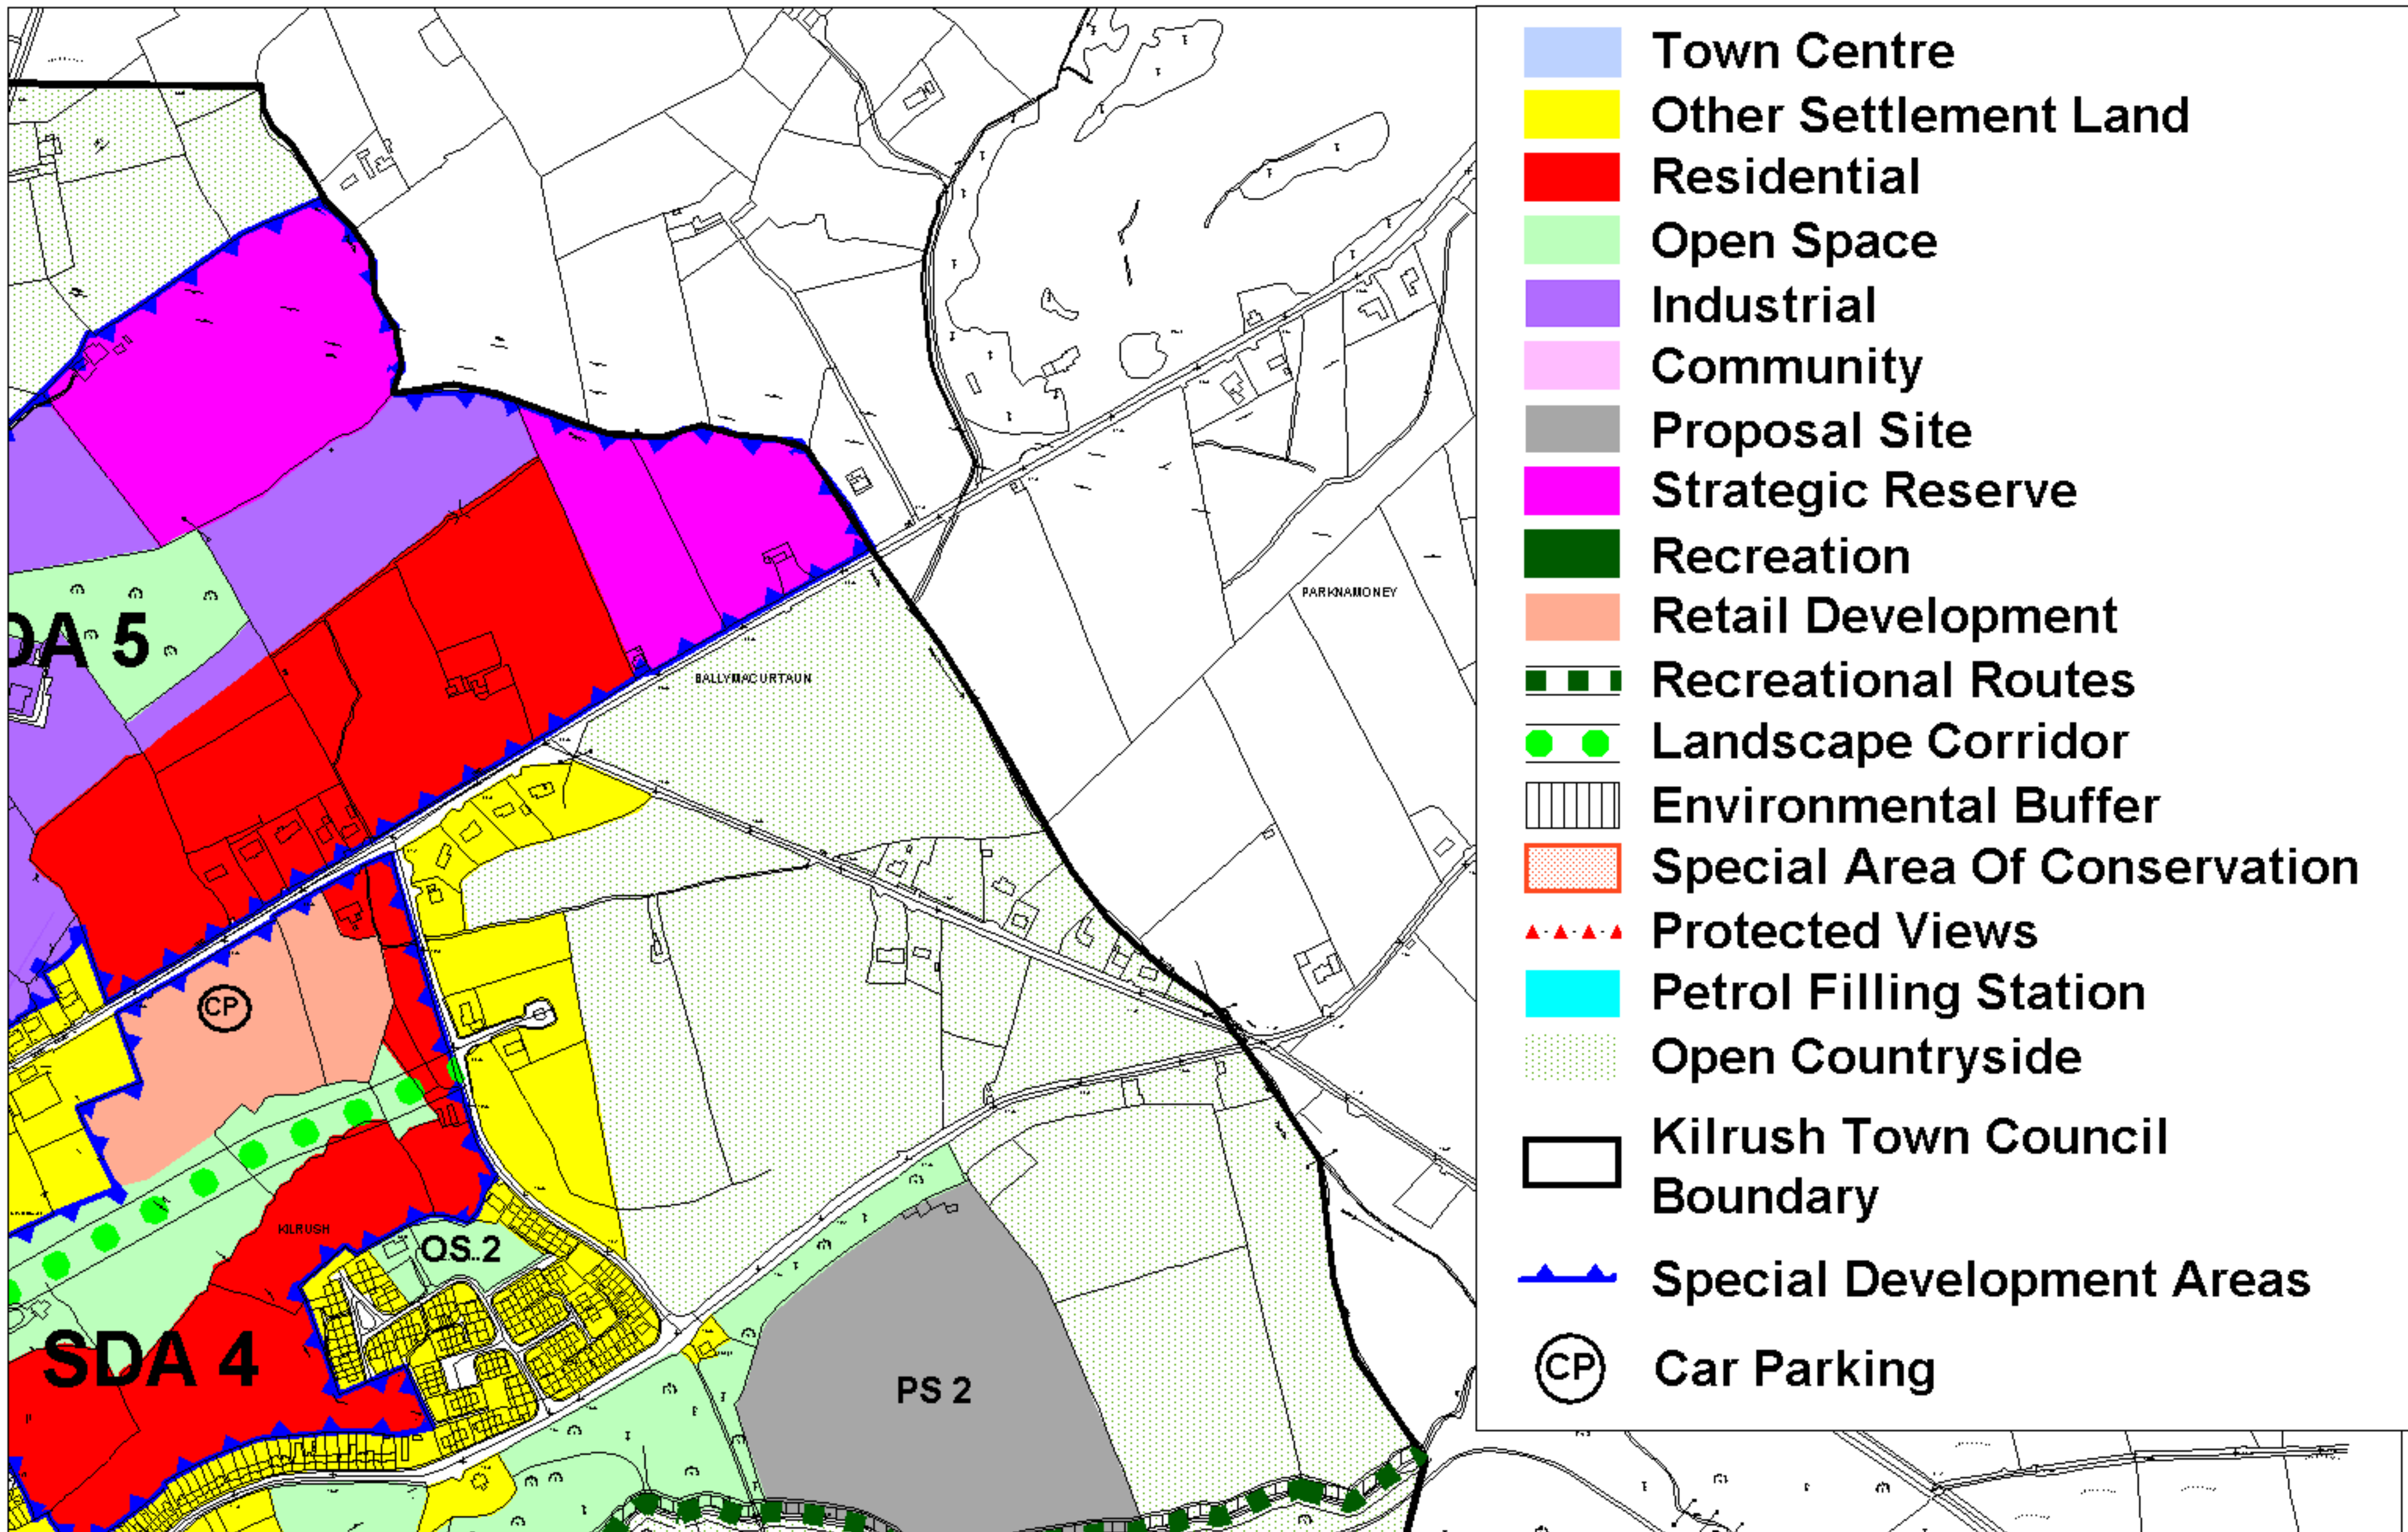

Copyright Of Ordnance Survey Ireland. All Rights Reserved.  
Licence Number 2003/07/CCMA/Clare County Council.

**Not To Scale**

**Co. Clare Coastline**

**Kilrush Settlement Boundary**

©Ordnance Survey Ireland. All rights reserved.  
License number 2008/10/CCMA/Clare County Council'

Kilrush Development Plan - Land Use Zoning Map  
Adopted February 2008  
Map 1 - Not To Scale

©Ordnance Survey Ireland. All rights reserved.  
License number 2008/10/CCMA/Clare County Council'

Kilrush Development Plan - Land Use Zoning Map  
Adopted February 2008  
Map 3 - Not To Scale

©Ordnance Survey Ireland. All rights reserved.  
License number 2008/10/CCMA/Clare County Council'

Kilrush Development Plan - Land Use Zoning Map  
Adopted February 2008  
Map 4 - Not To Scale